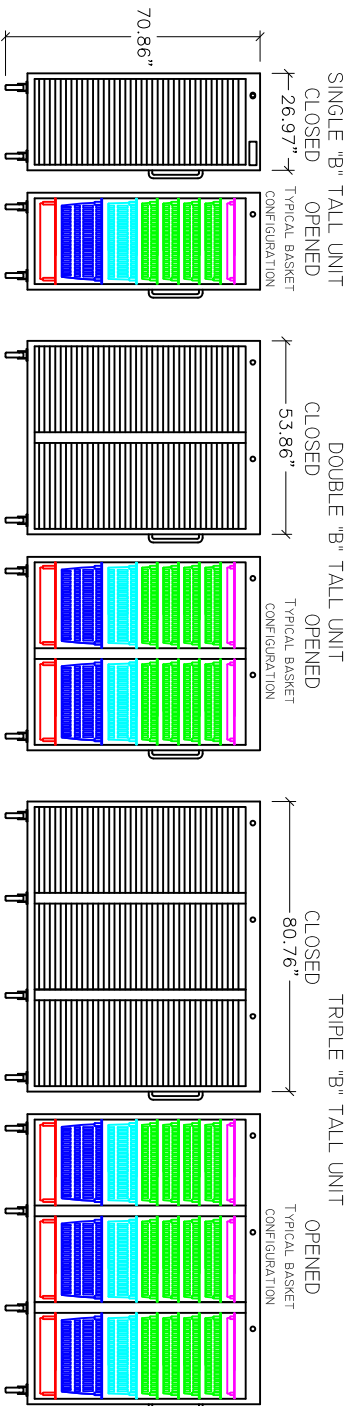

TROLLIES ENCLOSED "B" UNITS

FRONT VIEW

SIDE VIEW

THIS IS THE PROPERTY OF DISTRIBUTION SYSTEMS INTERNATIONAL, INC. THIS PRINT AND/OR ACCOMPANYING PROPOSAL IS ISSUED ONLY TO THE COMPANY WHOSE NAME APPEARS THEREON, AND IS TO BE RETAINED IN STRICT CONFIDENCE. NEITHER TO BE DUPLICATED NOR EXHIBITED EXCEPT IN CONNECTION WITH THE USE OF DISTRIBUTION SYSTEMS INTERNATIONAL STORAGE EQUIPMENT.